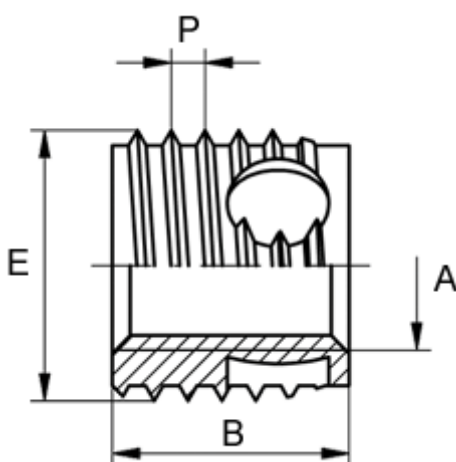

Article number: 12338000060800  
Description: KLEE-coil 338 000 060.800  
M6 Brass

## Measures

---

Female thread A	= M6
Length B	= 12
Male thread E	= 10.0
Min hole depth blind hole	= 15
Thread pitch P	= 1.25
Type	= 338 000 060 ...